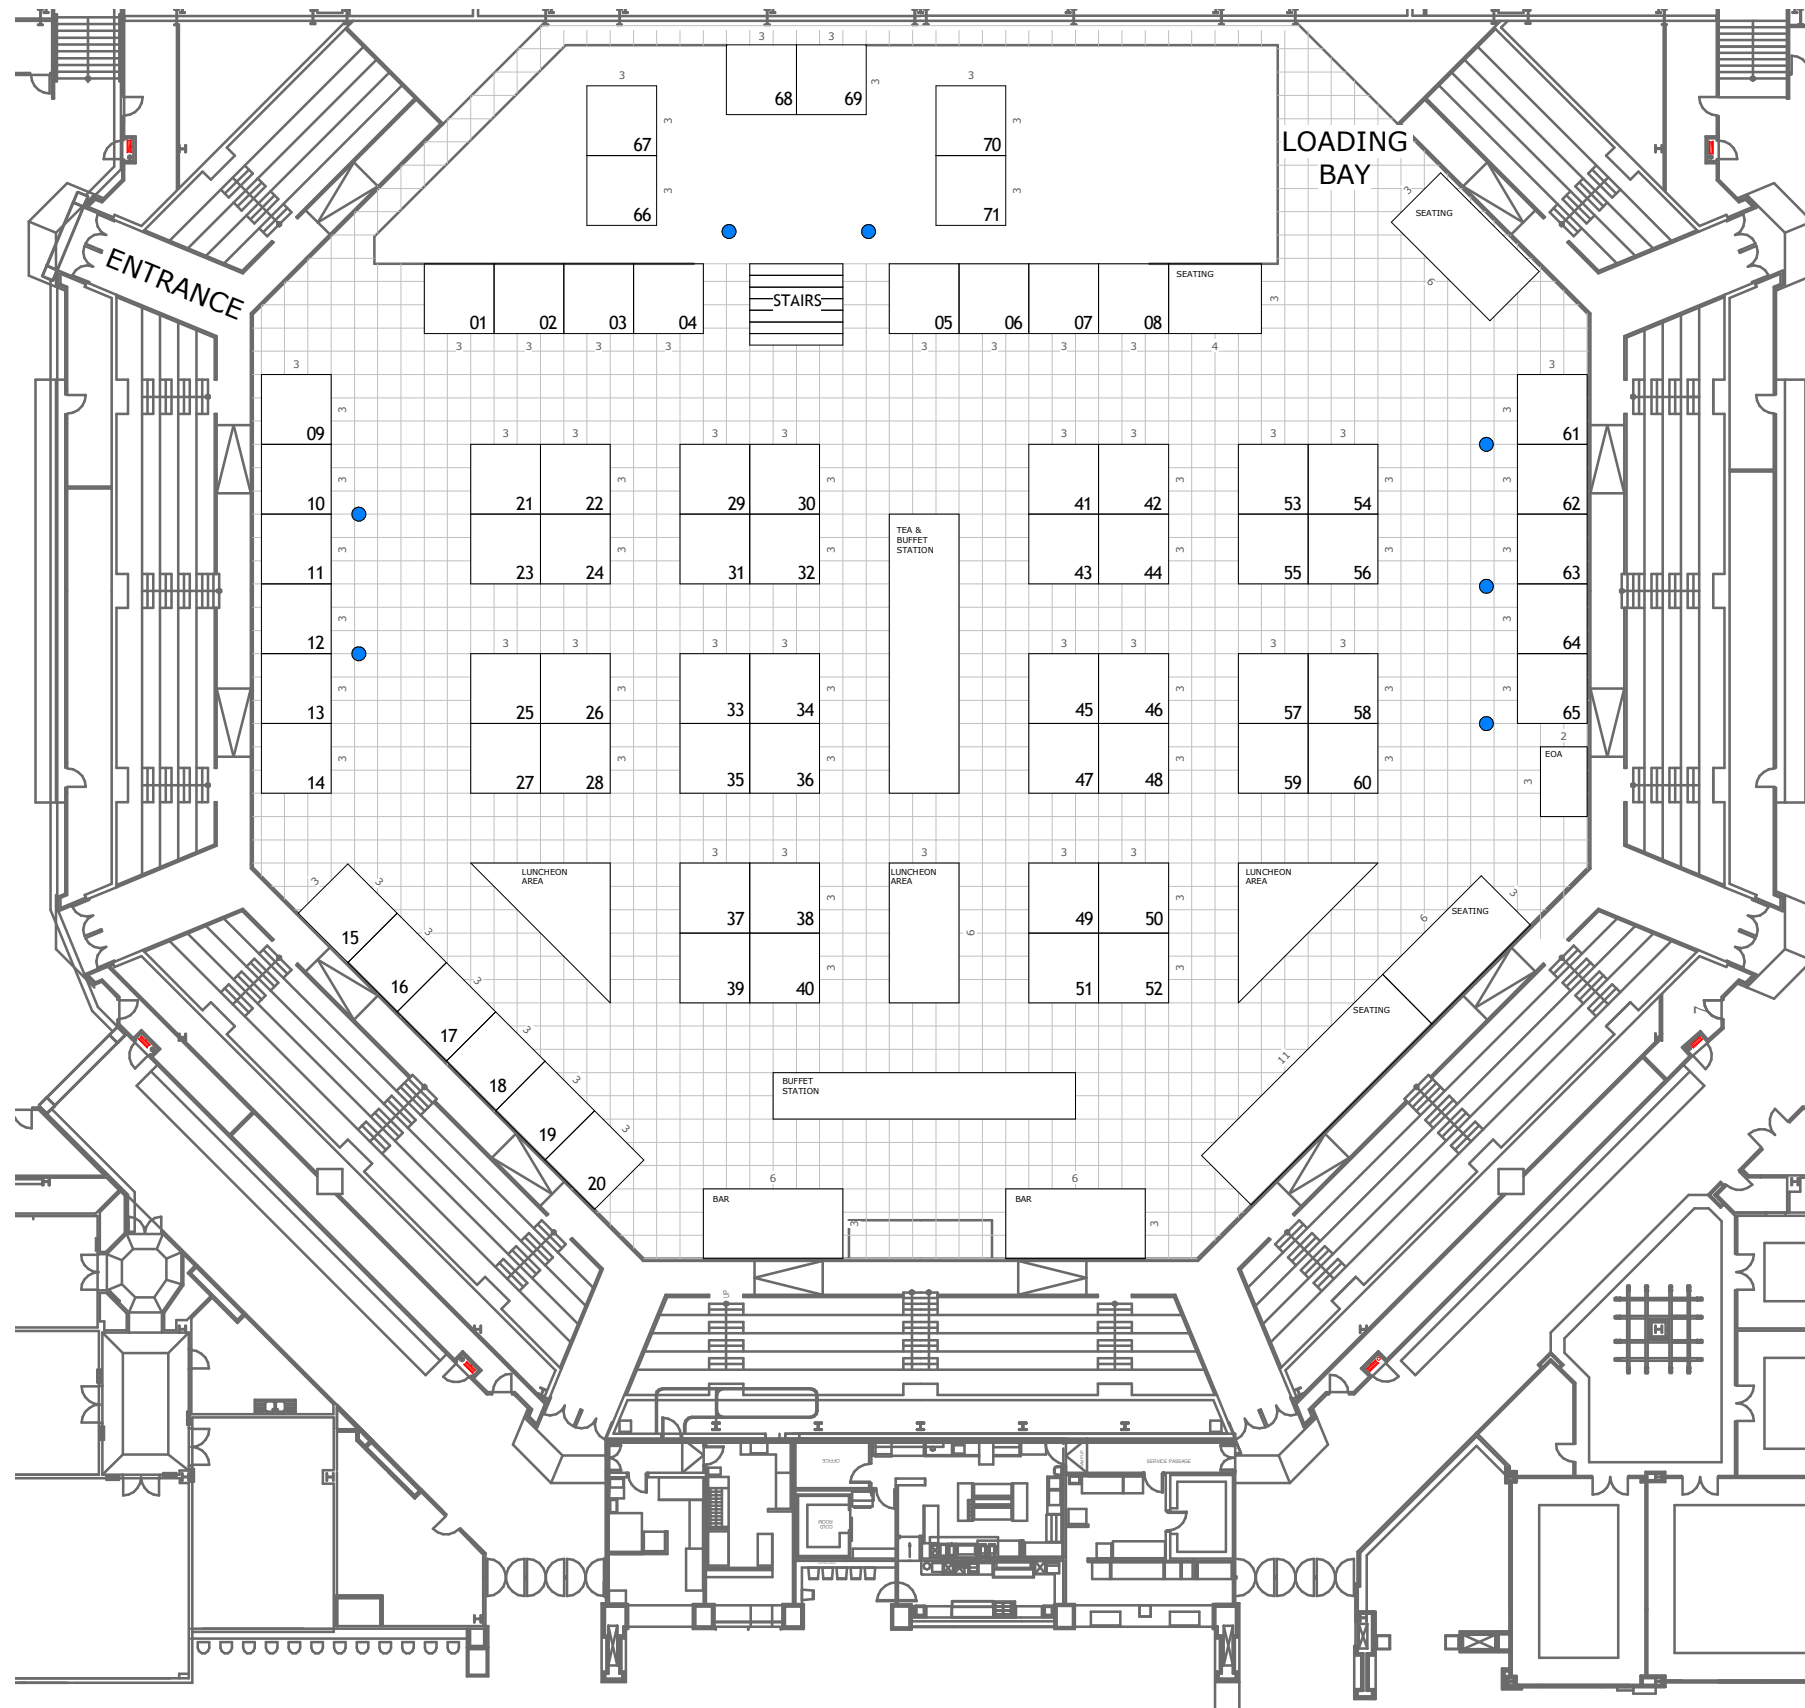

→ /client: EO AFRICA

→ /show: SA HEART 2018

→ /venue: SUN CITY

→ /dwg no: GLO A100

→ /Revision: 000

→ /date: 2017/12/13 10:33:07 AM

→ /pm: LIZZY

→ /hall name: SUPER BOWL

→ /designer: RYAN

[PLEASE NOTE - GRID @ 1000mm x 1000mm]

7X BLUE DOTS = COCKTAIL TABLES

COPYRIGHT

ALL RIGHTS RESERVED